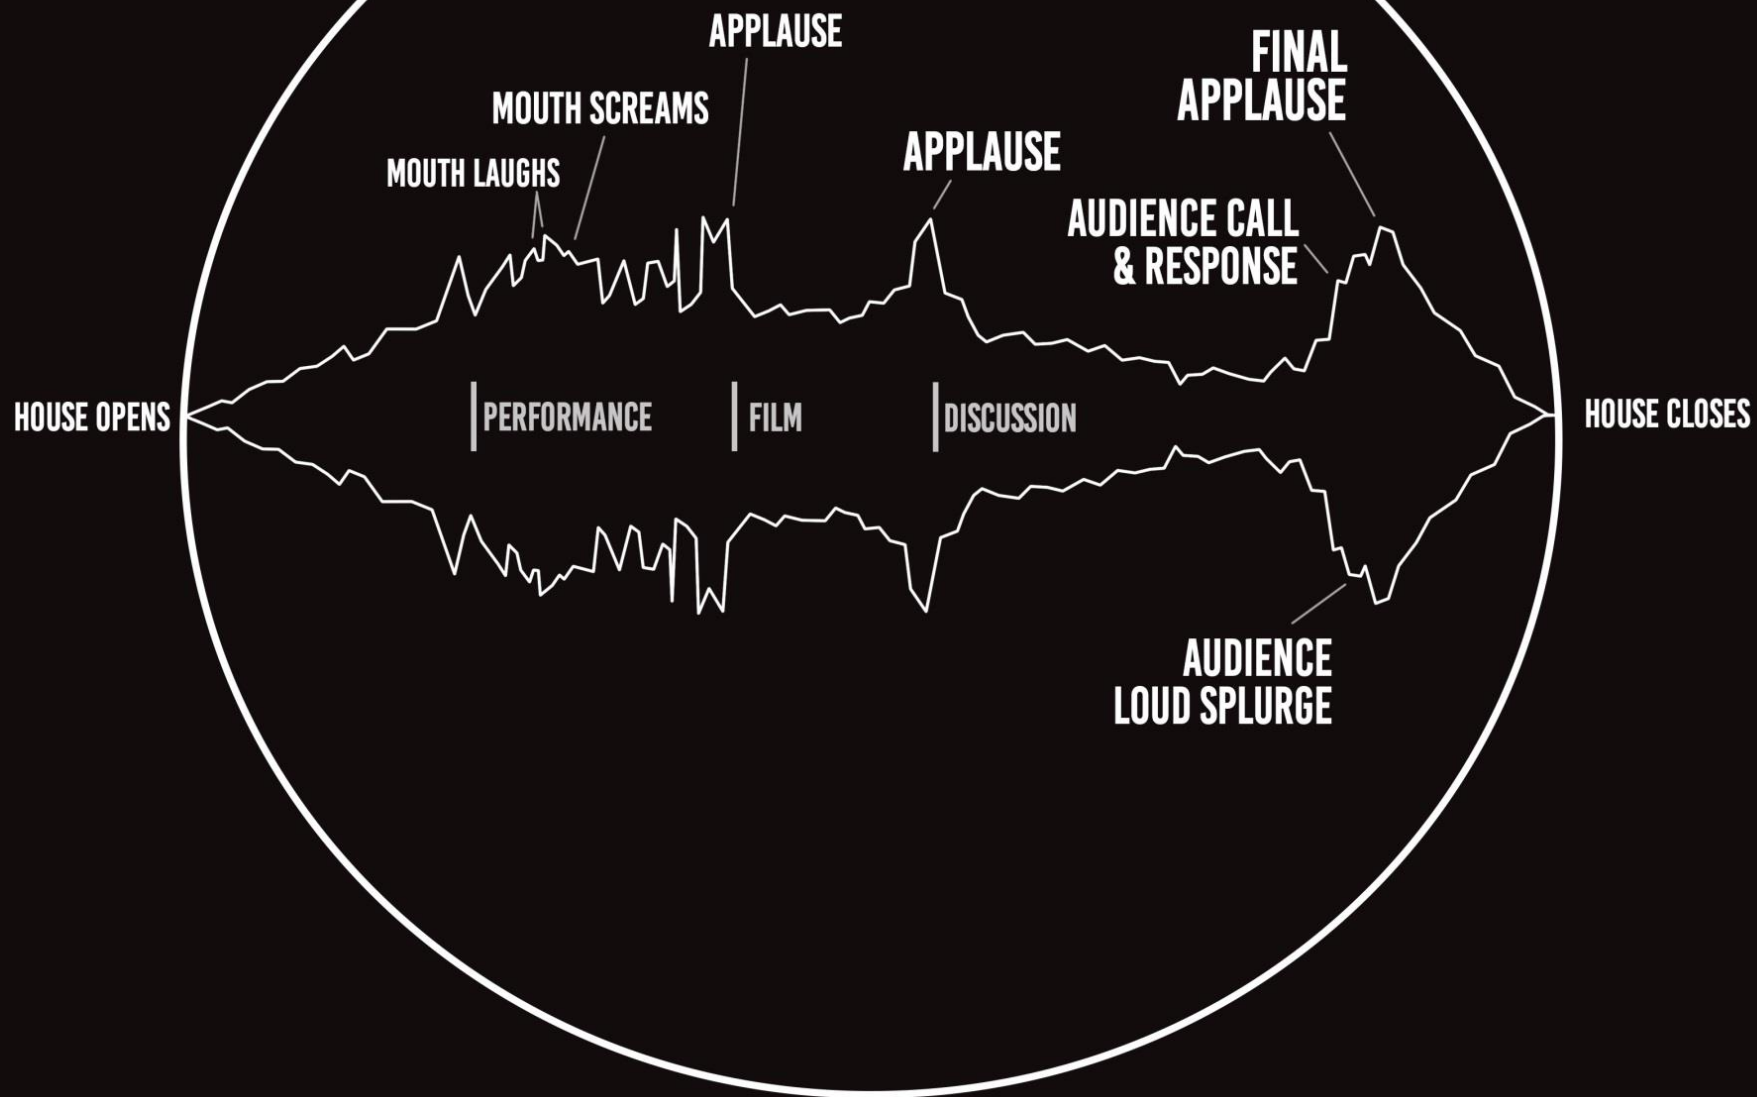

NOT I SONIC STORY

THIS GRAPHIC TELLS THE 'SONIC STORY' OF NOT I AND HIGHLIGHTS THE SIGNIFICANT AUDITORY ELEMENTS OF THE SHOW FOR ANYONE WHO MIGHT FIND THAT USEFUL.

BATTERSEA
ARTS CENTRE